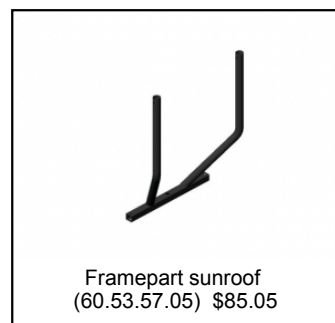

Assembly Manual
(49.90.53.52) n/a

Sunroof Locomotive / Clipper
(50.53.57.00) \$202.70

Assembly set Sunroof
(56.53.57.00) \$6.24

Framepart sunroof Loc
(60.53.53.05) \$39.69

Framepart sunroof
(60.53.57.05) \$85.05

Framepart sunroof
(60.53.58.05) \$62.37

Framepart sunroof
(60.53.59.05) \$62.37

framepart sunroof
(60.53.62.05) \$17.01