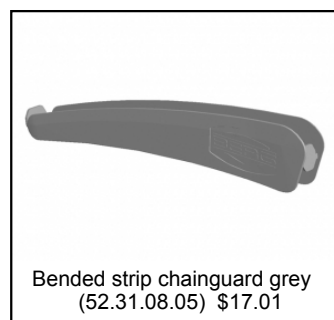

User Manual
(49.90.50.10) n/a

User Manual
(49.90.50.11) n/a

Back cover for chain guard
(52.02.15.00) \$23.62

Sports seat Safari
(52.02.18.77) \$73.71

Chain Guard Components
(52.31.06.01) \$62.37

Bended strip chainguard grey
(52.31.08.05) \$17.01