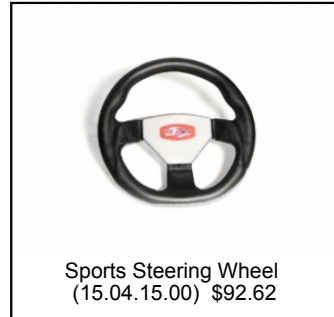

Spare part list

BERG Monaco AF prof (2010)

The following spare parts are available:

Art. no. 28.32.52.00