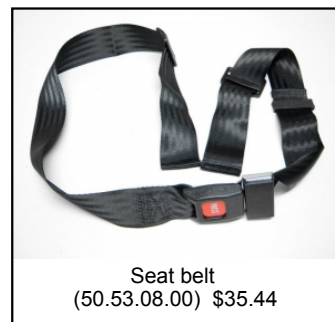

## Locomotive DF blue (2010)

The following spare parts are available:

Art. no. 29.02.02.00