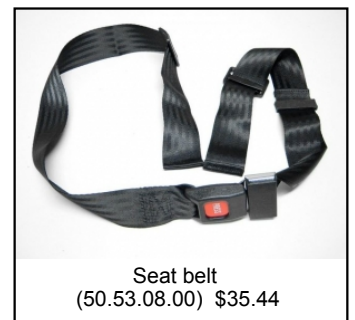

Crank Prof Left, 140  
(40.01.10.55) \$22.68

Crank Prof Right, 140x28-T  
(40.01.10.59) \$28.35

Set pedals FP-910  
(40.01.12.20) \$25.52

Chain 142 links  
(40.01.31.42) \$28.35

Inner tube Fam 2.75-17  
(42.53.17.01) \$18.91

Tyre Fam 2.75-17  
(42.53.17.02) \$54.80

Wheel Fam L 17x1.7 silver  
(42.53.78.21) \$130.41

Wheel Fam R 17x1.7 silver  
(42.53.78.22) \$130.41

Seat belt  
(50.53.08.00) \$35.44

Handgrip  
(50.99.45.22) \$9.84

Back cover for chain guard  
(52.02.15.00) \$23.62

Sports seat in orange  
(52.02.18.44) \$73.71

Chain Guard Components  
(52.31.06.01) \$62.37

Strip chain guard orange  
(52.31.08.14) \$17.01

Assembly set crankshaft  
(56.01.10.20) \$2.27