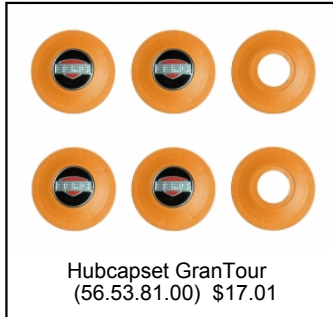

Spare part list

BERG GranTour (2010)

The following spare parts are available:

Art. no. 29.07.81.00