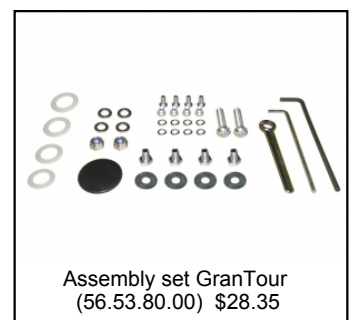

Crank Prof Left, 140  
(40.01.10.55) \$22.68

Crank Prof Right, 140x28-T  
(40.01.10.59) \$28.35

Set pedals FP-910  
(40.01.12.20) \$25.52

Chain 142 links  
(40.01.31.42) \$28.35

Inner tube Fam 2.75-17  
(42.53.17.01) \$18.91

Back cover for chain guard  
(52.02.15.00) \$23.62

Sports seat in orange  
(52.02.18.44) \$73.71

Chain Guard Components  
(52.31.06.01) \$62.37

Strip chain guard orange  
(52.31.08.14) \$17.01

Assembly set crankshaft  
(56.01.10.20) \$2.27

Adjust. steering rod (74 cm)  
(56.53.05.00) \$45.36

Assembly set GranTour  
(56.53.80.00) \$28.35