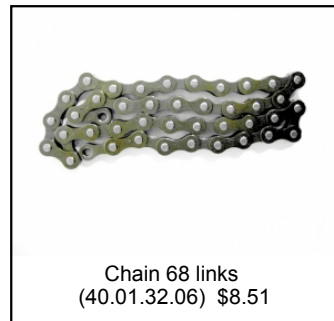

Spare part list

BalanzBike prof XL (2010)

The following spare parts are available:

Art. no. 28.59.68.00

Spare part list

BalanzBike prof XL (2010)

The following spare parts are available:

Art. no. 28.59.68.00

Chainguard BalanzBike
(56.59.00.00) \$24.95

Caps and grips for BalanzBike
(56.59.10.25) \$17.01

Assembly set BalanzBike Prof
(56.59.21.00) \$8.65

Seat frame Balanz
(60.22.05.05) \$25.52

Steering rod BalanzBike silver
(60.59.03.18) \$56.70

Roll-bar BalanzBike Prof
(60.59.22.05) \$62.37

Rear frame BalanzBike XL silver
(60.59.31.18) \$184.28

Front frame BalanzBike XL red
(60.59.32.03) \$226.80