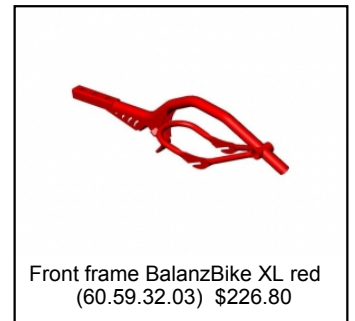

Spare part list

BalanzBike prof XL (2010)

The following spare parts are available:

Art. no. 28.59.68.00

Spare part list

BalanzBike prof XL (2010)

The following spare parts are available:

Art. no. 28.59.68.00

Chainguard BalanzBike
(56.59.00.00) \$24.95

Caps and grips for BalanzBike
(56.59.10.25) \$17.01

Assembly set BalanzBike Prof
(56.59.21.00) \$8.65

Seat frame Balanz
(60.22.05.05) \$25.52

Steering rod BalanzBike silver
(60.59.03.18) \$56.70

Roll-bar BalanzBike Prof
(60.59.22.05) \$62.37

Rear frame BalanzBike XL silver
(60.59.31.18) \$184.28

Front frame BalanzBike XL red
(60.59.32.03) \$226.80